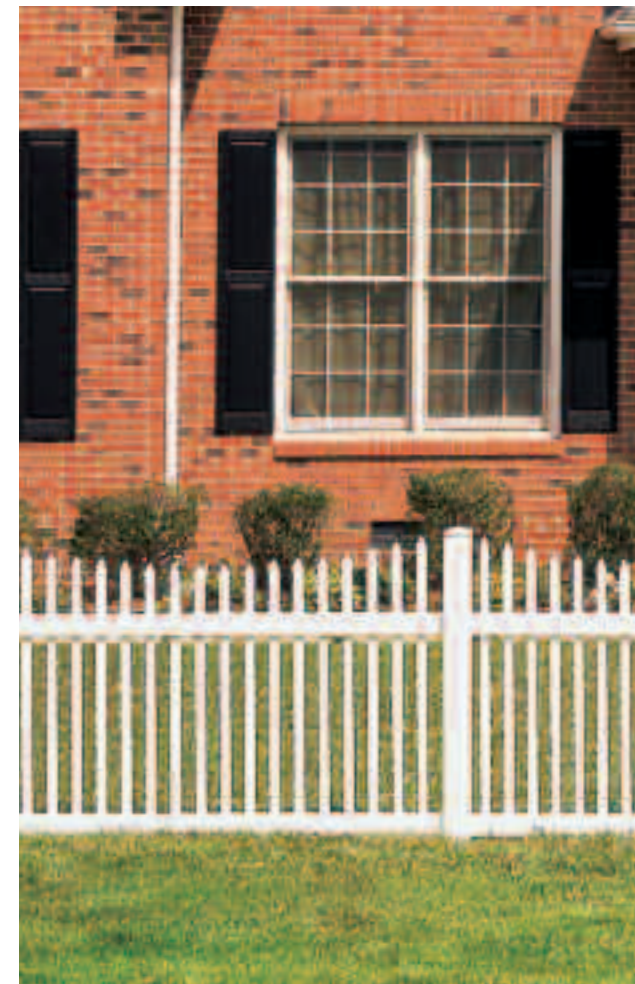

Kroy Classic Privacy Fence Styles

Narrow Scalloped Picket (K-56 Scalloped)