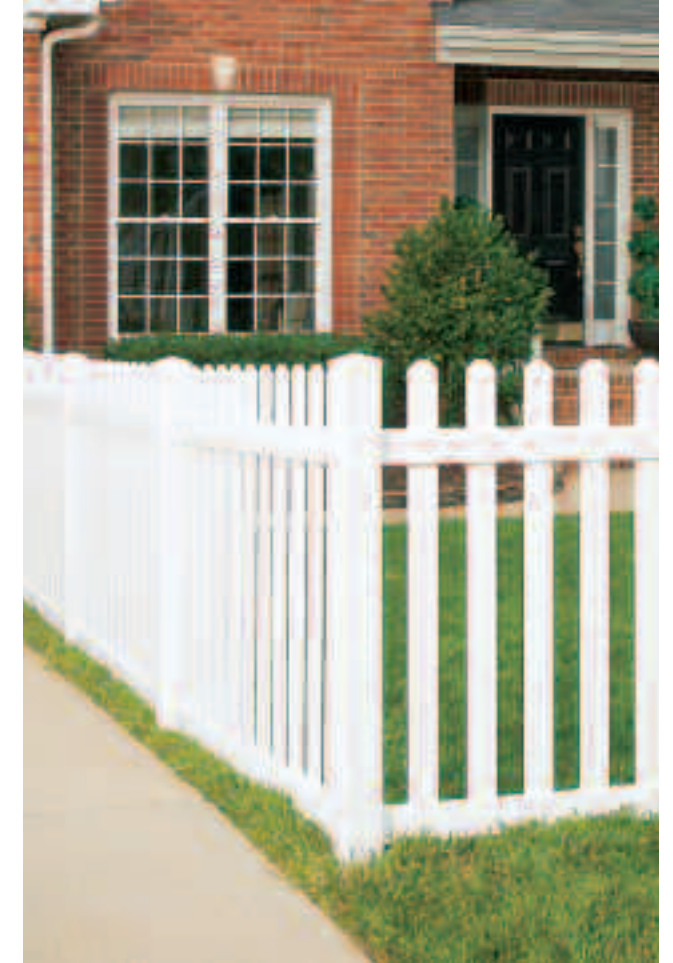

Wide Straight Picket (K-15)