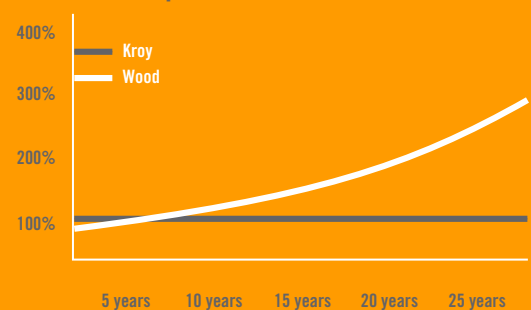

You'll spend far less time and money maintaining your fence over the life of the product. This means a long-lasting return on the investment in your home. That's the Kroy value equation.

Cost Comparison Over Time Based on internal research