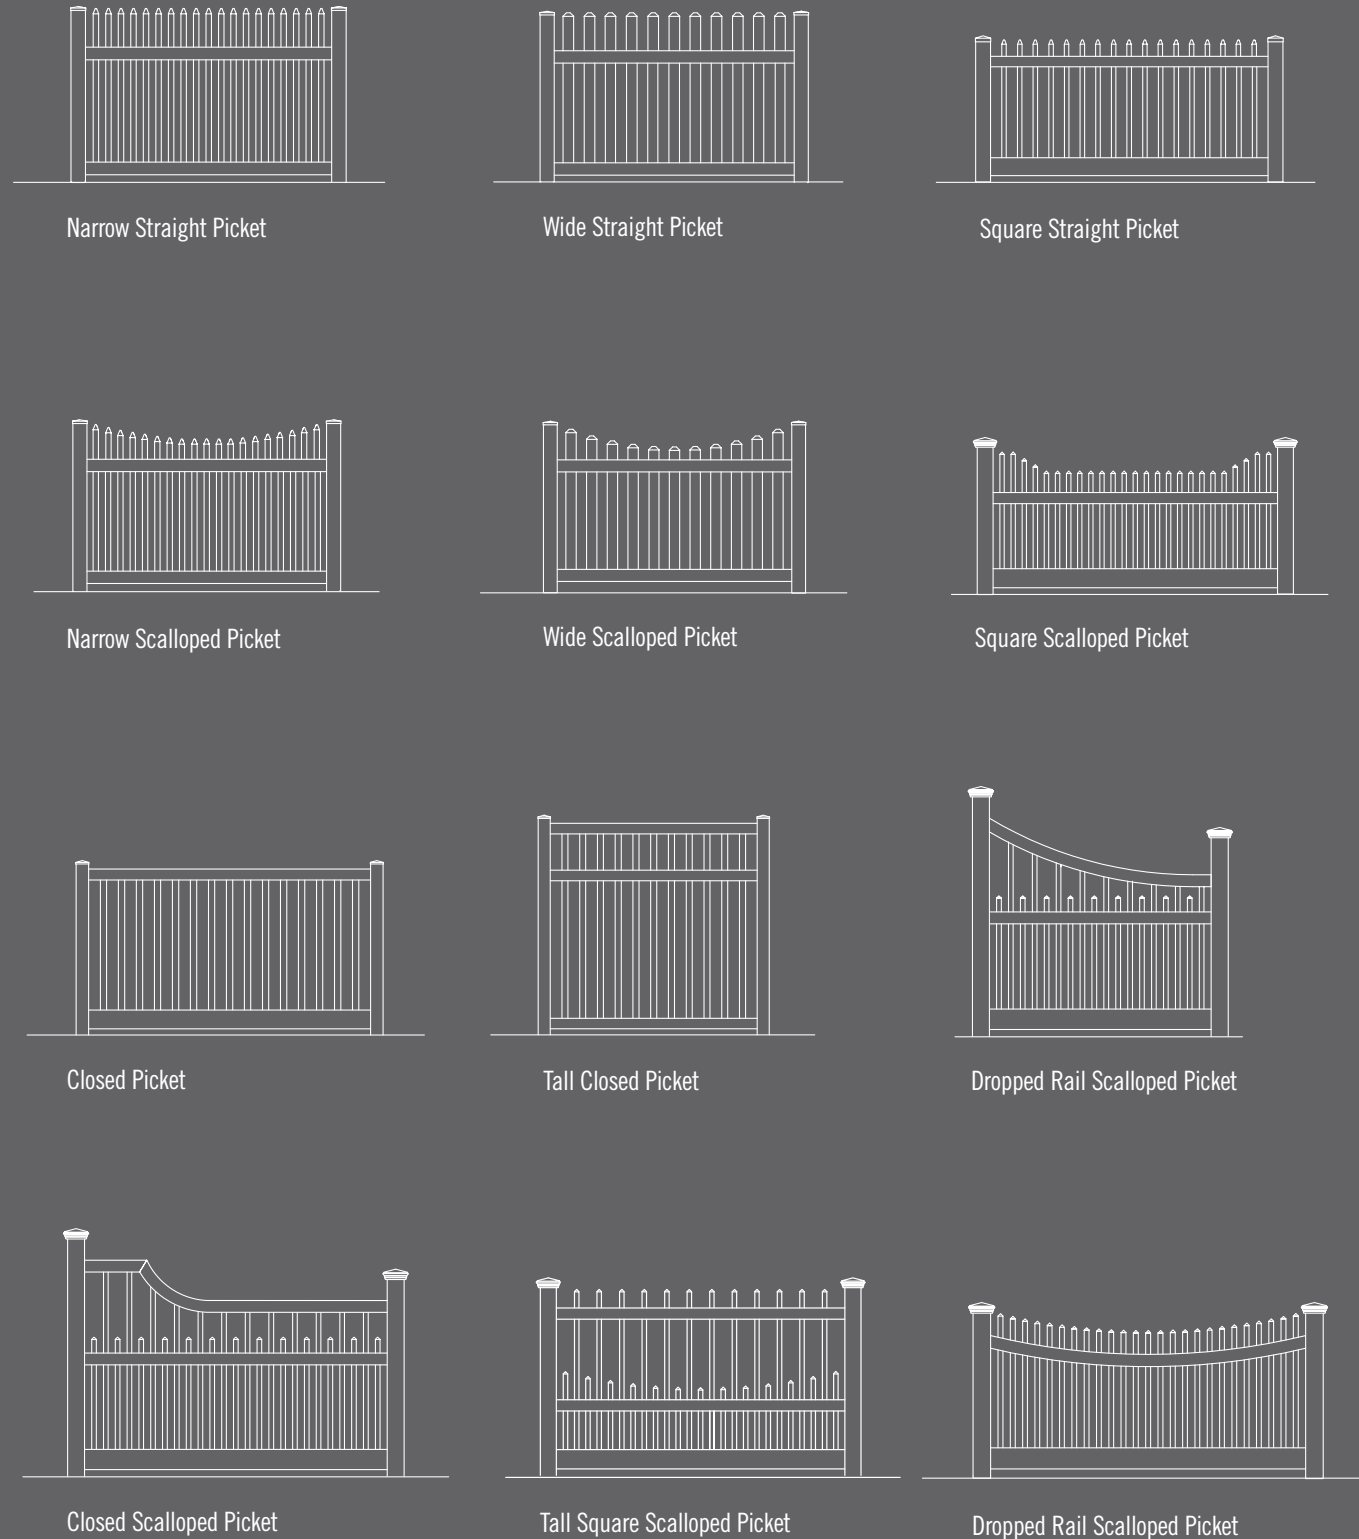

## Kroy Elegance Picket Fence Styles

Closed Scalloped Picket (K-76 Modified)

Dropped Rail Scalloped Picket (K-79)

Dropped Rail Scalloped Picket (K-95 Modified)

#### Available colors

Tan, Sandstone, Khaki, White

Picket Fence Styles

Product Name	Height	Width	Post Size	Rail Size	Picket Size	Spacing	Available Colors
<b>Classic</b>							
Narrow Straight Picket (K-56 Modified)	3' - 4'	6'	4" x 4"	2" x 3½"	¾" x 1½"	2" - 4"	White
Narrow Scalloped Picket (K-56 Scalloped)	3' - 4'	6'	4" x 4"	2" x 3½"	¾" x 1½"	2" - 4"	White
Wide Straight Picket (K-15)	3' - 4'	6'	4" x 4"	2" x 3½"	7/8" x 3"	2" - 4"	White
Wide Scalloped Picket (K-97 Modified)	3' - 4'	6'	4" x 4"	2" x 3½"	7/8" x 3"	2" - 4"	White
Square Straight Picket (K-80 Modified)	3' - 4'	6'	4" x 4"	2" x 3½"	1¾" x 1¾"	2" - 4"	White
Square Scalloped Picket (K-82)	3' - 4'	6'	4" x 4"	2" x 3½"	1¾" x 1¾"	2" - 4"	White

Elegance

Dropped Rail Scalloped Picket (K-95 Modified)	3' - 5'	6'	5" x 5"	2" x 3½"	1¾" x 1¾"	2" - 4"	Tan, White
Dropped Rail Scalloped Picket (K-79)	3' - 4'	8'	5" x 5"	2" x 3½"	1¾" x 1¾"	2" - 4"	Tan, Khaki, White
Closed Scalloped Picket (K-76 Modified)	3' - 6'	8'	5" x 5"	2" x 3½"	1¾" x 1¾"	2" - 4"	Tan, White
Tall Square Scalloped Picket (K-74)	3' - 5'	8'	5" x 5"	2" x 3½"	1¾" x 1¾"	2" - 4"	Tan, Sandstone, Khaki, White